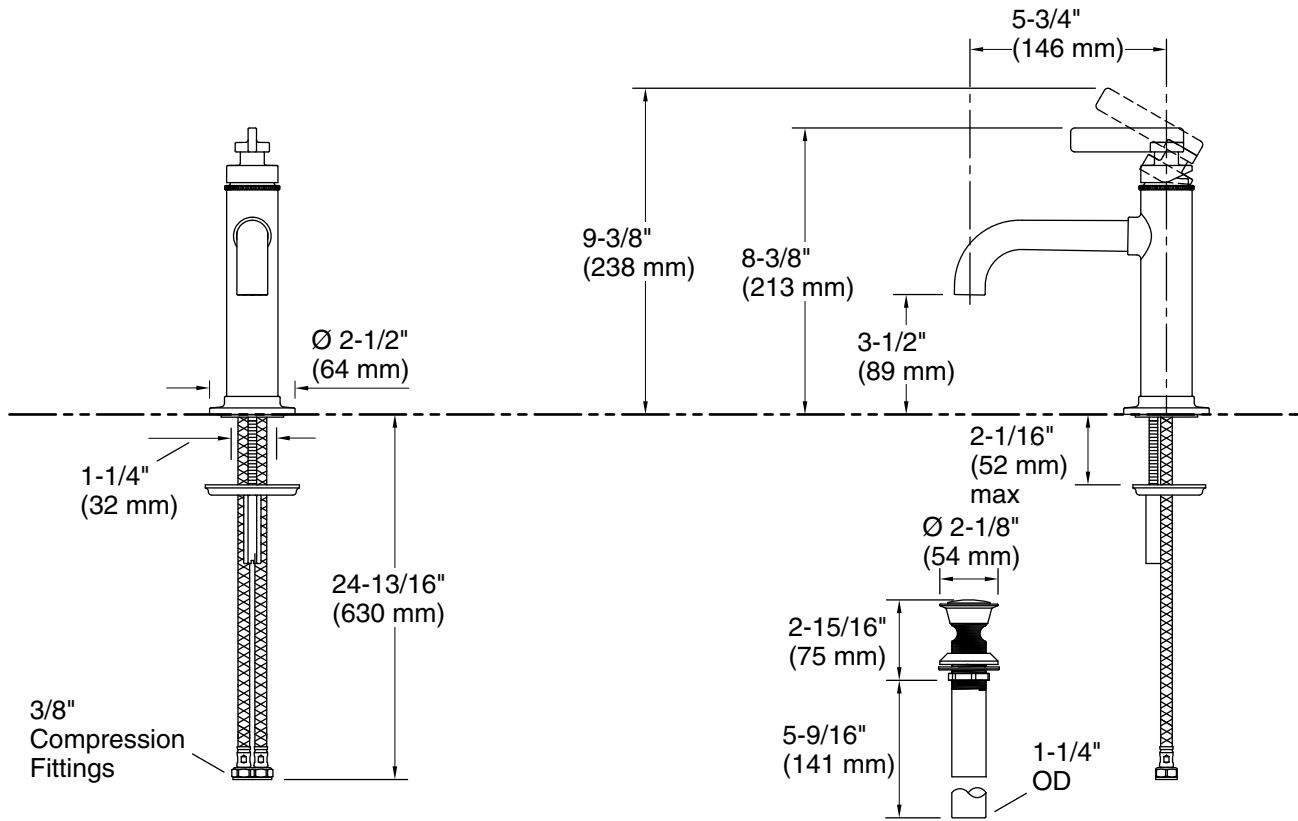

Features

- Designed in collaboration with Studio McGee
- A single handle controls both on/off activation and temperature setting
- 1.2 gpm (4.5 lpm) maximum flow rate at 60 psi (4.14 bar)
- KOHLER® ceramic disc valves exceed industry longevity standards for a lifetime of durable performance
- Metal touch-activated drain with 1-1/4" tailpiece
- Coordinates with other products in the Castia collection

Material

- Premium metal construction for durability and reliability
- KOHLER finishes resist corrosion and tarnishing

Installation

- For single-hole or 4" (102 mm) centerset installation (escutcheon plate included)
- Preattached flexible supply lines simplify installation

Recommended Products/Accessories

- K-35925 18" towel bar
- K-35926 24" towel bar
- K-35927 Double robe hook
- K-35928 Towel ring
- K-35929 Toilet paper holder
- K-23726 Drain treatment

Codes/Standards

ASME A112.18.1/CSA B125.1
NSF/ANSI/CAN 61
NSF/ANSI/CAN 372
DOE - Energy Policy Act 1992
EPA WaterSense®
California Energy Commission (CEC)
ADA
ICC/ANSI A117.1
CSA B651
OBC

Technical Information

All product dimensions are nominal.

Faucet flow rate: 1.2 gal/min (4.5 l/min)

Drain included: Yes

Drain tailpiece included: Yes

Spout:

Spout reach: 5-3/4" (146 mm)

Notes